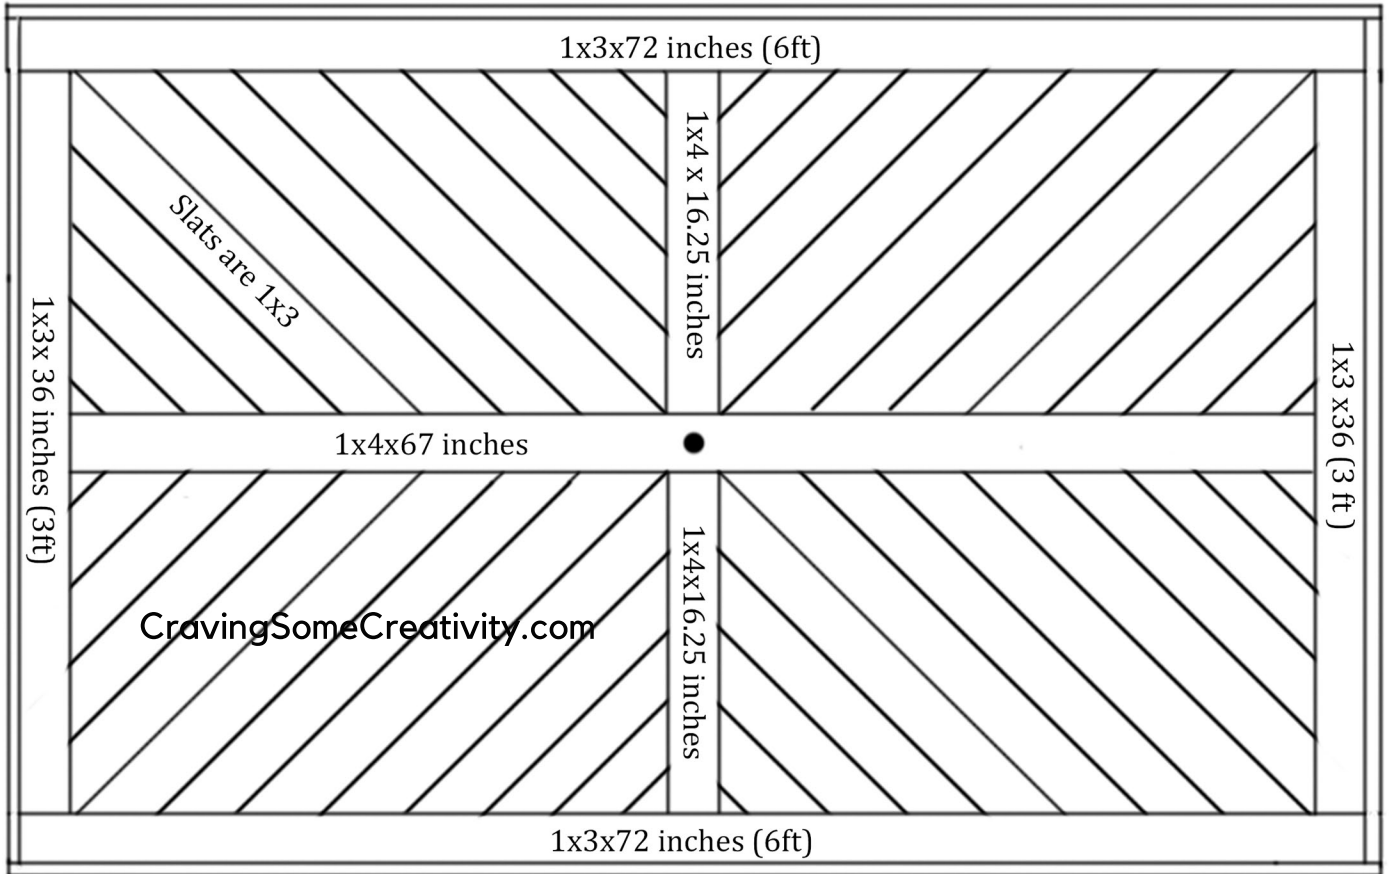

Diagram of Table Top Design

Skirt is 1x4 boards

Underside Frame Diagram

Skirt is 1x4 boards